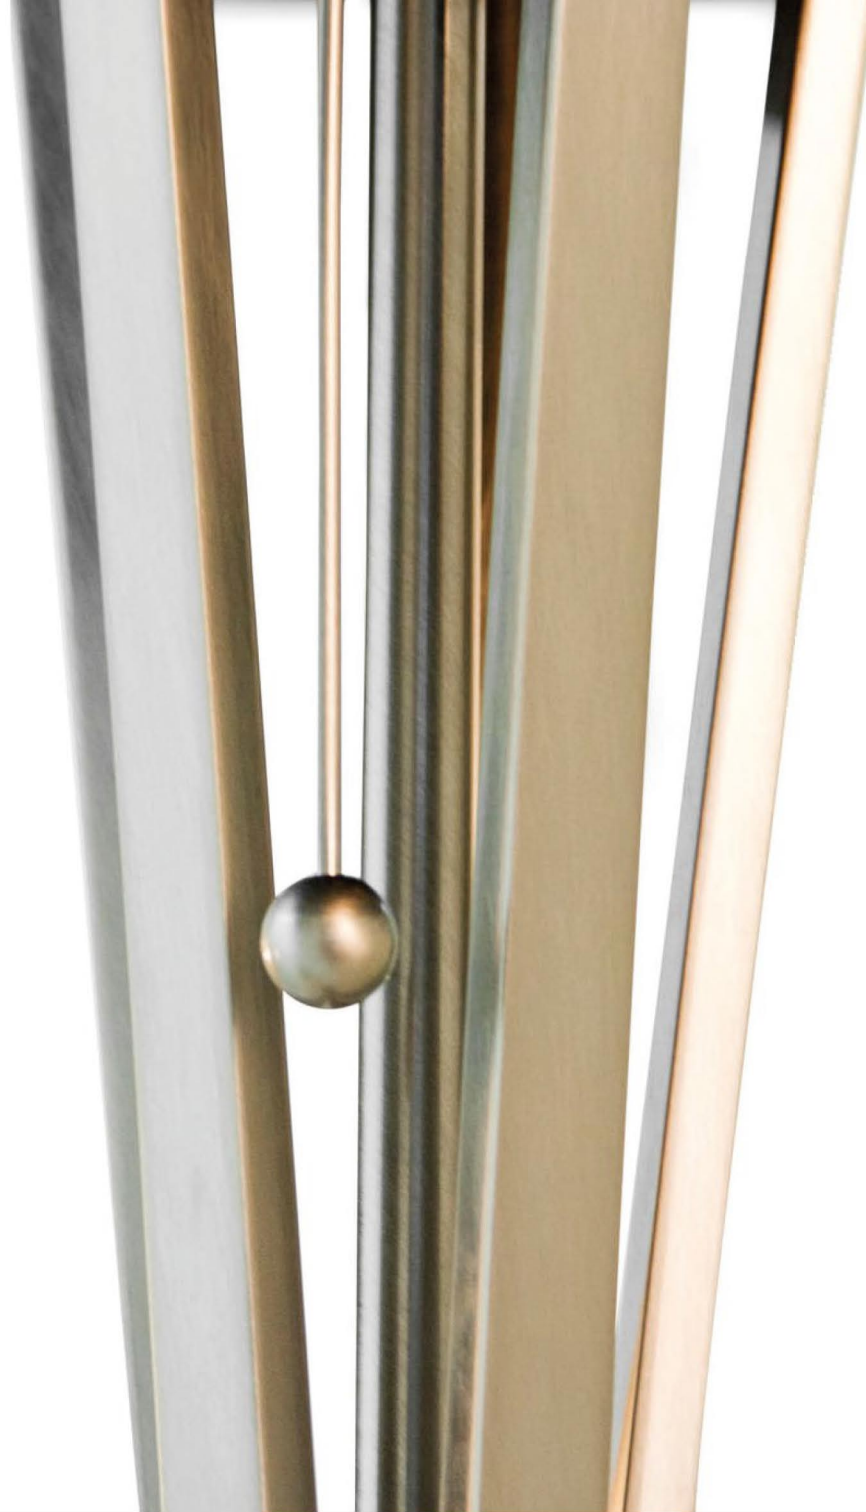

| FLOOR LAMP

CONTRACT
COLLECTION

MILES | FLOOR

Inspired by the American jazz trumpeter Miles Davis, Miles brings back the sophistication and elegance of the 50's. This floor lamp casts a smooth light that will make you feel in a "Kind of Blue" mood.

FAMILY PRODUCTS

MILES TABLE | pag.142

MILES WALL | pag.176

STANDARD FINISHES

Body: Gold Plated

Shade: Black Matte

DIMENSIONS

Height: 69.7" | 177 cm

Diam: 25.6" | 65 cm
(adjustable)

WEIGHT

Approx.: 18,5 kg | 40.8 lbs

BULBS:

4x E27 Bulbs (included) (E26 for
USA not included)max 40W per bulb

MILES | TABLE

Miles table lamp brings back the sophisticated atmosphere of the 50s. This copper lamp casts a soft glaze that will suit your modern entryway or office desk in the most flattering way.

Diam.: 13.4" | 34 cm (adjustable)

WEIGHT

Approx.: 4 kg | 8.8 lbs

BULBS:

3 x E27 Bulbs (included) (E26 for USA not included) max 40W per bulb

CONTRACT
COLLECTION

MILES | WALL

Inspired by the jazz trumpeter Miles Davis, Miles brings back the sophistication and elegance of the 50's. With a classy contemporary silhouette, Miles will suit exquisitely as a bedside reading lamp.